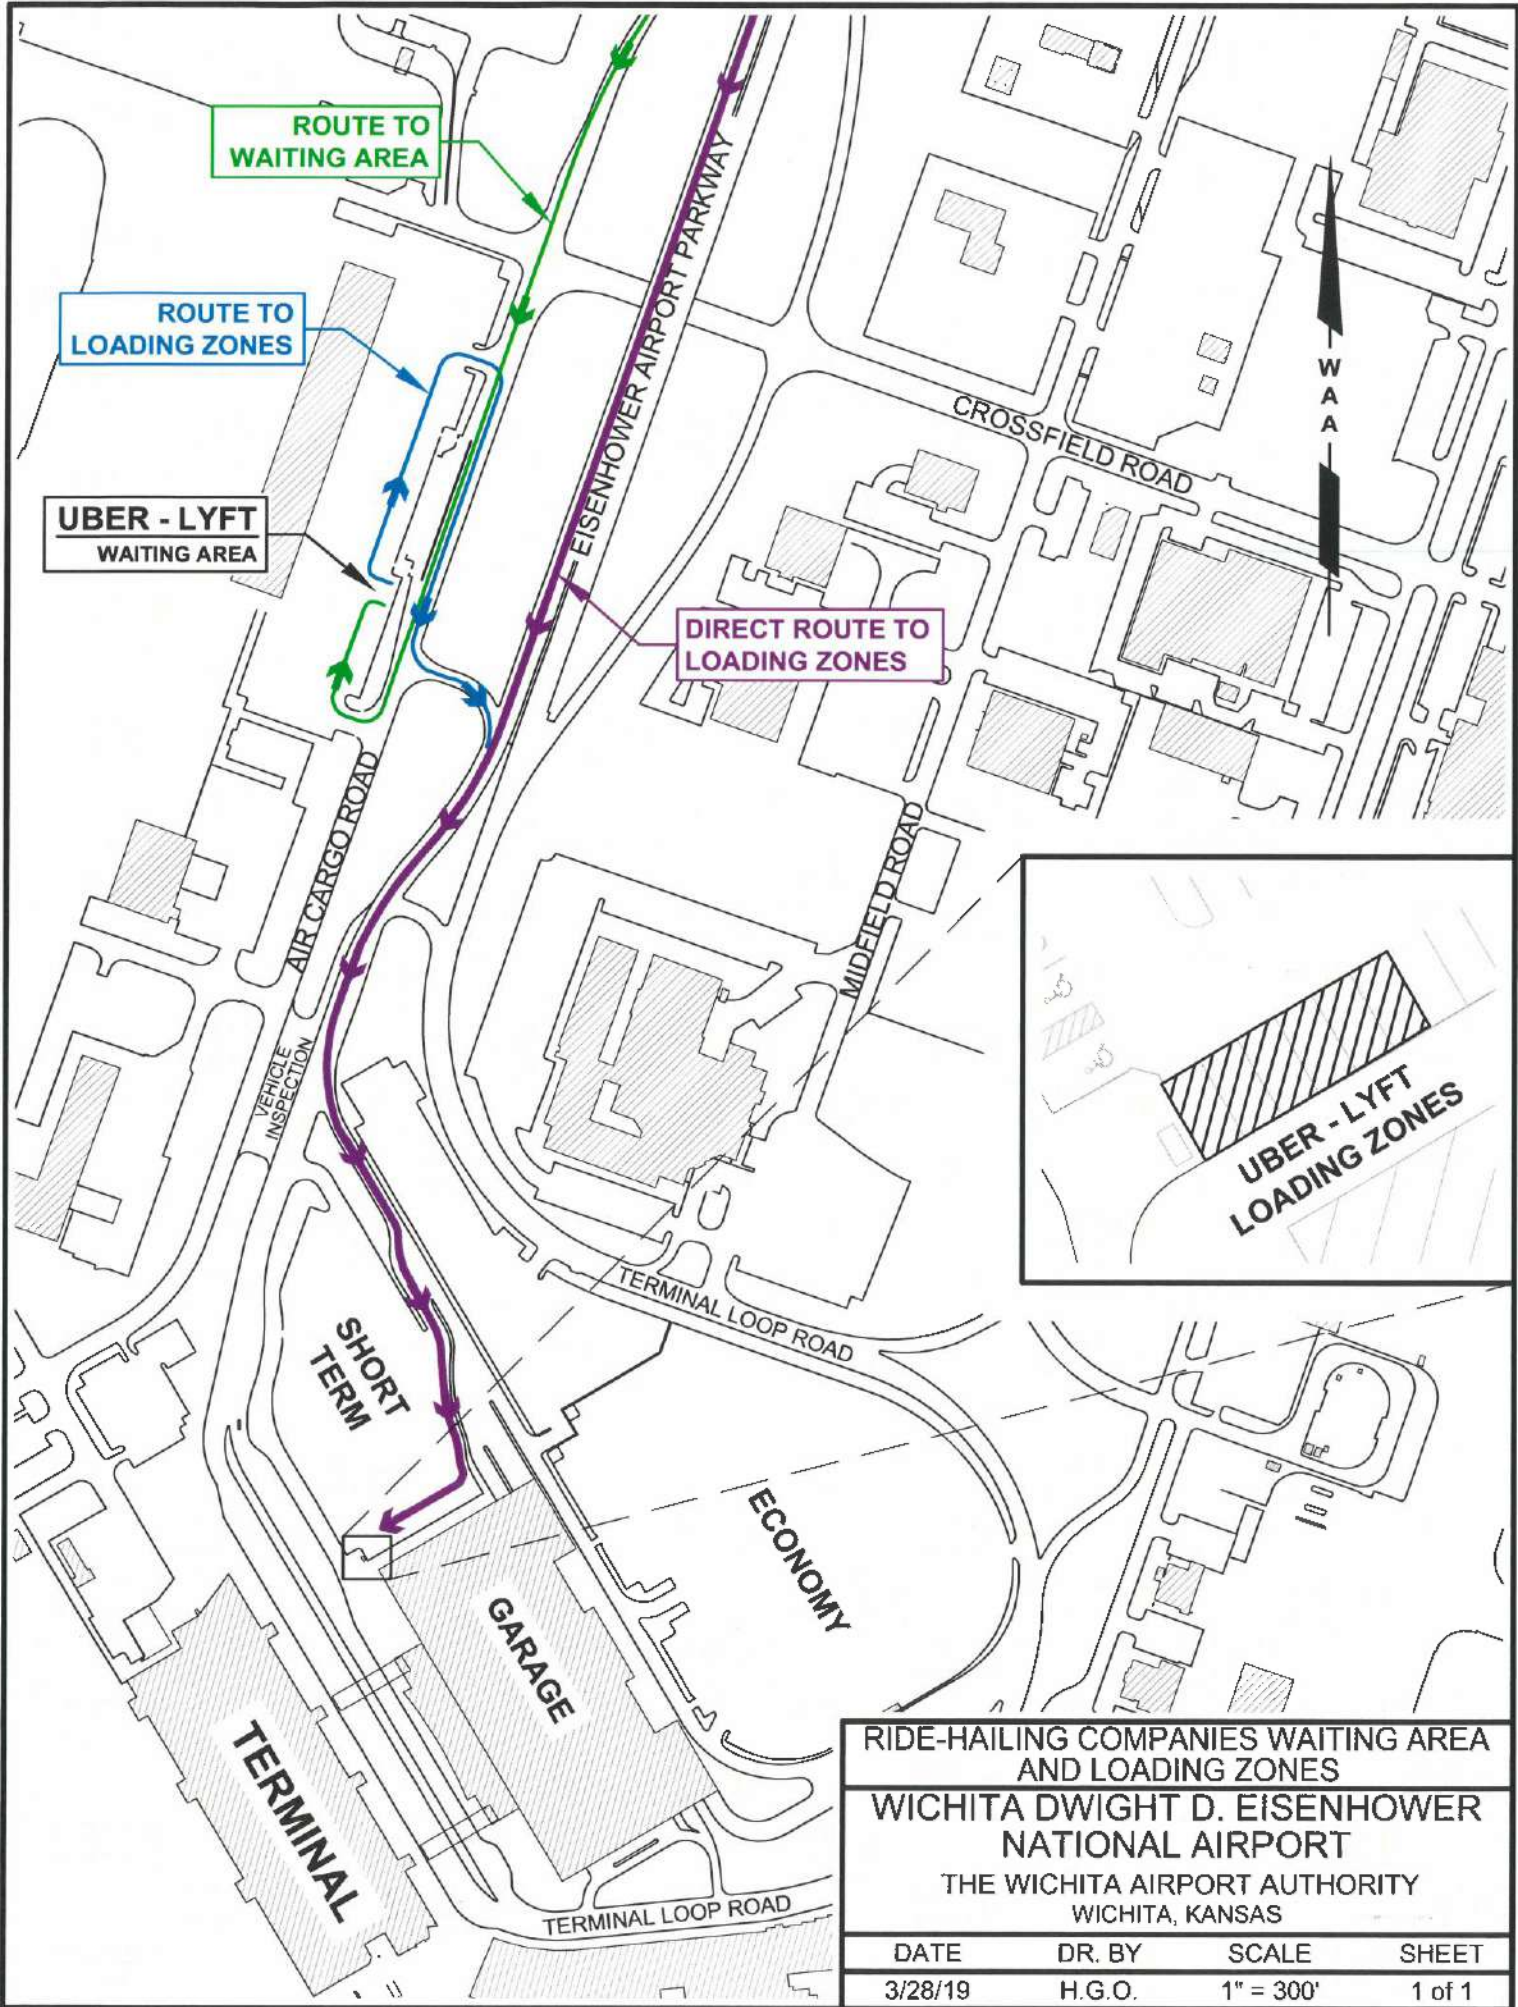

D:\Drawings\214-Terminal_New\Other Leases\Car Services\TransportationNetworkCompanies2019.dwg, Loadings, 3/28/2019, 10:01:43 AM

RIDE-HAILING COMPANIES WAITING AREA AND LOADING ZONES WICHITA DWIGHT D. EISENHOWER NATIONAL AIRPORT THE WICHITA AIRPORT AUTHORITY WICHITA, KANSAS			
DATE	DR. BY	SCALE	SHEET
3/28/19	H.G.O.	1" = 300'	1 of 1